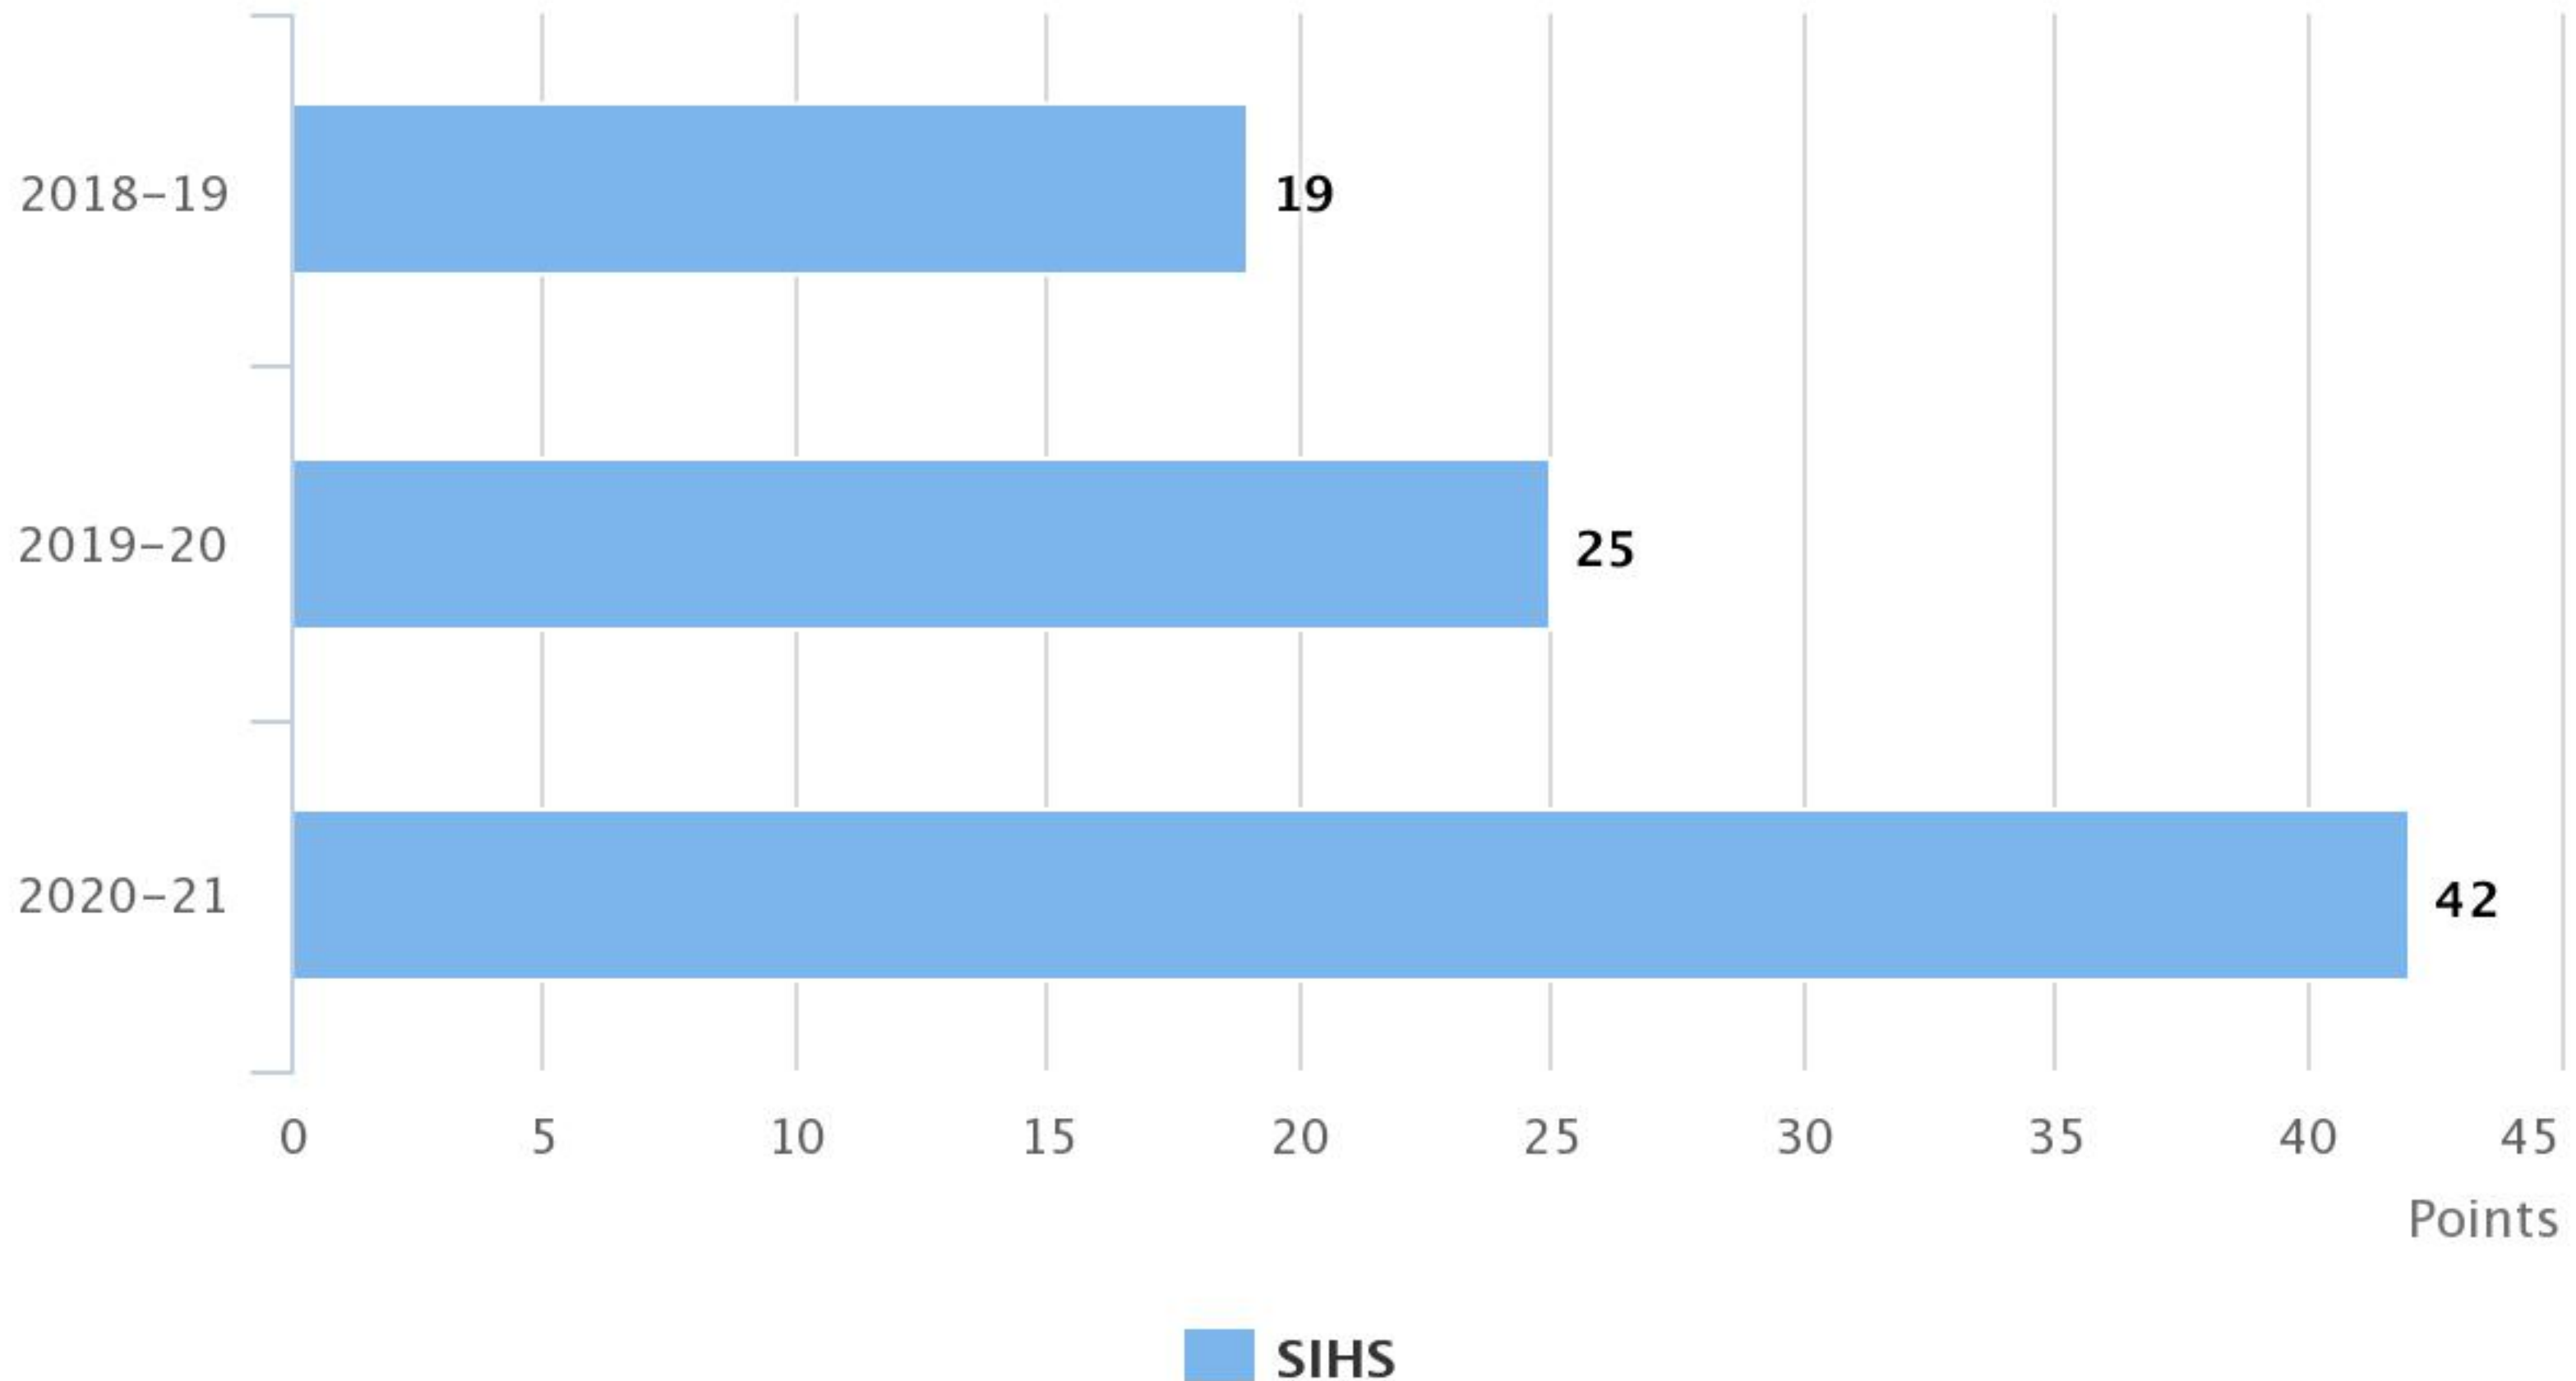

HEALTH AND WELLNESS SCORE (OUT OF 50 POINTS)

ACADEMIC OUTCOME SCORE (OUT OF 175 POINTS)

RESEARCH SCORE (OUT OF 225 POINTS)

OUTREACH AND INCLUSIVITY OUTCOME SCORE (OUT OF 50 POINTS)

INTERNATIONAL STUDENTS & FACULTY SCORE (OUT OF 100 POINTS)

HUMAN RESOURCE DEVELOPMENT SCORE (OUT OF 100 POINTS)