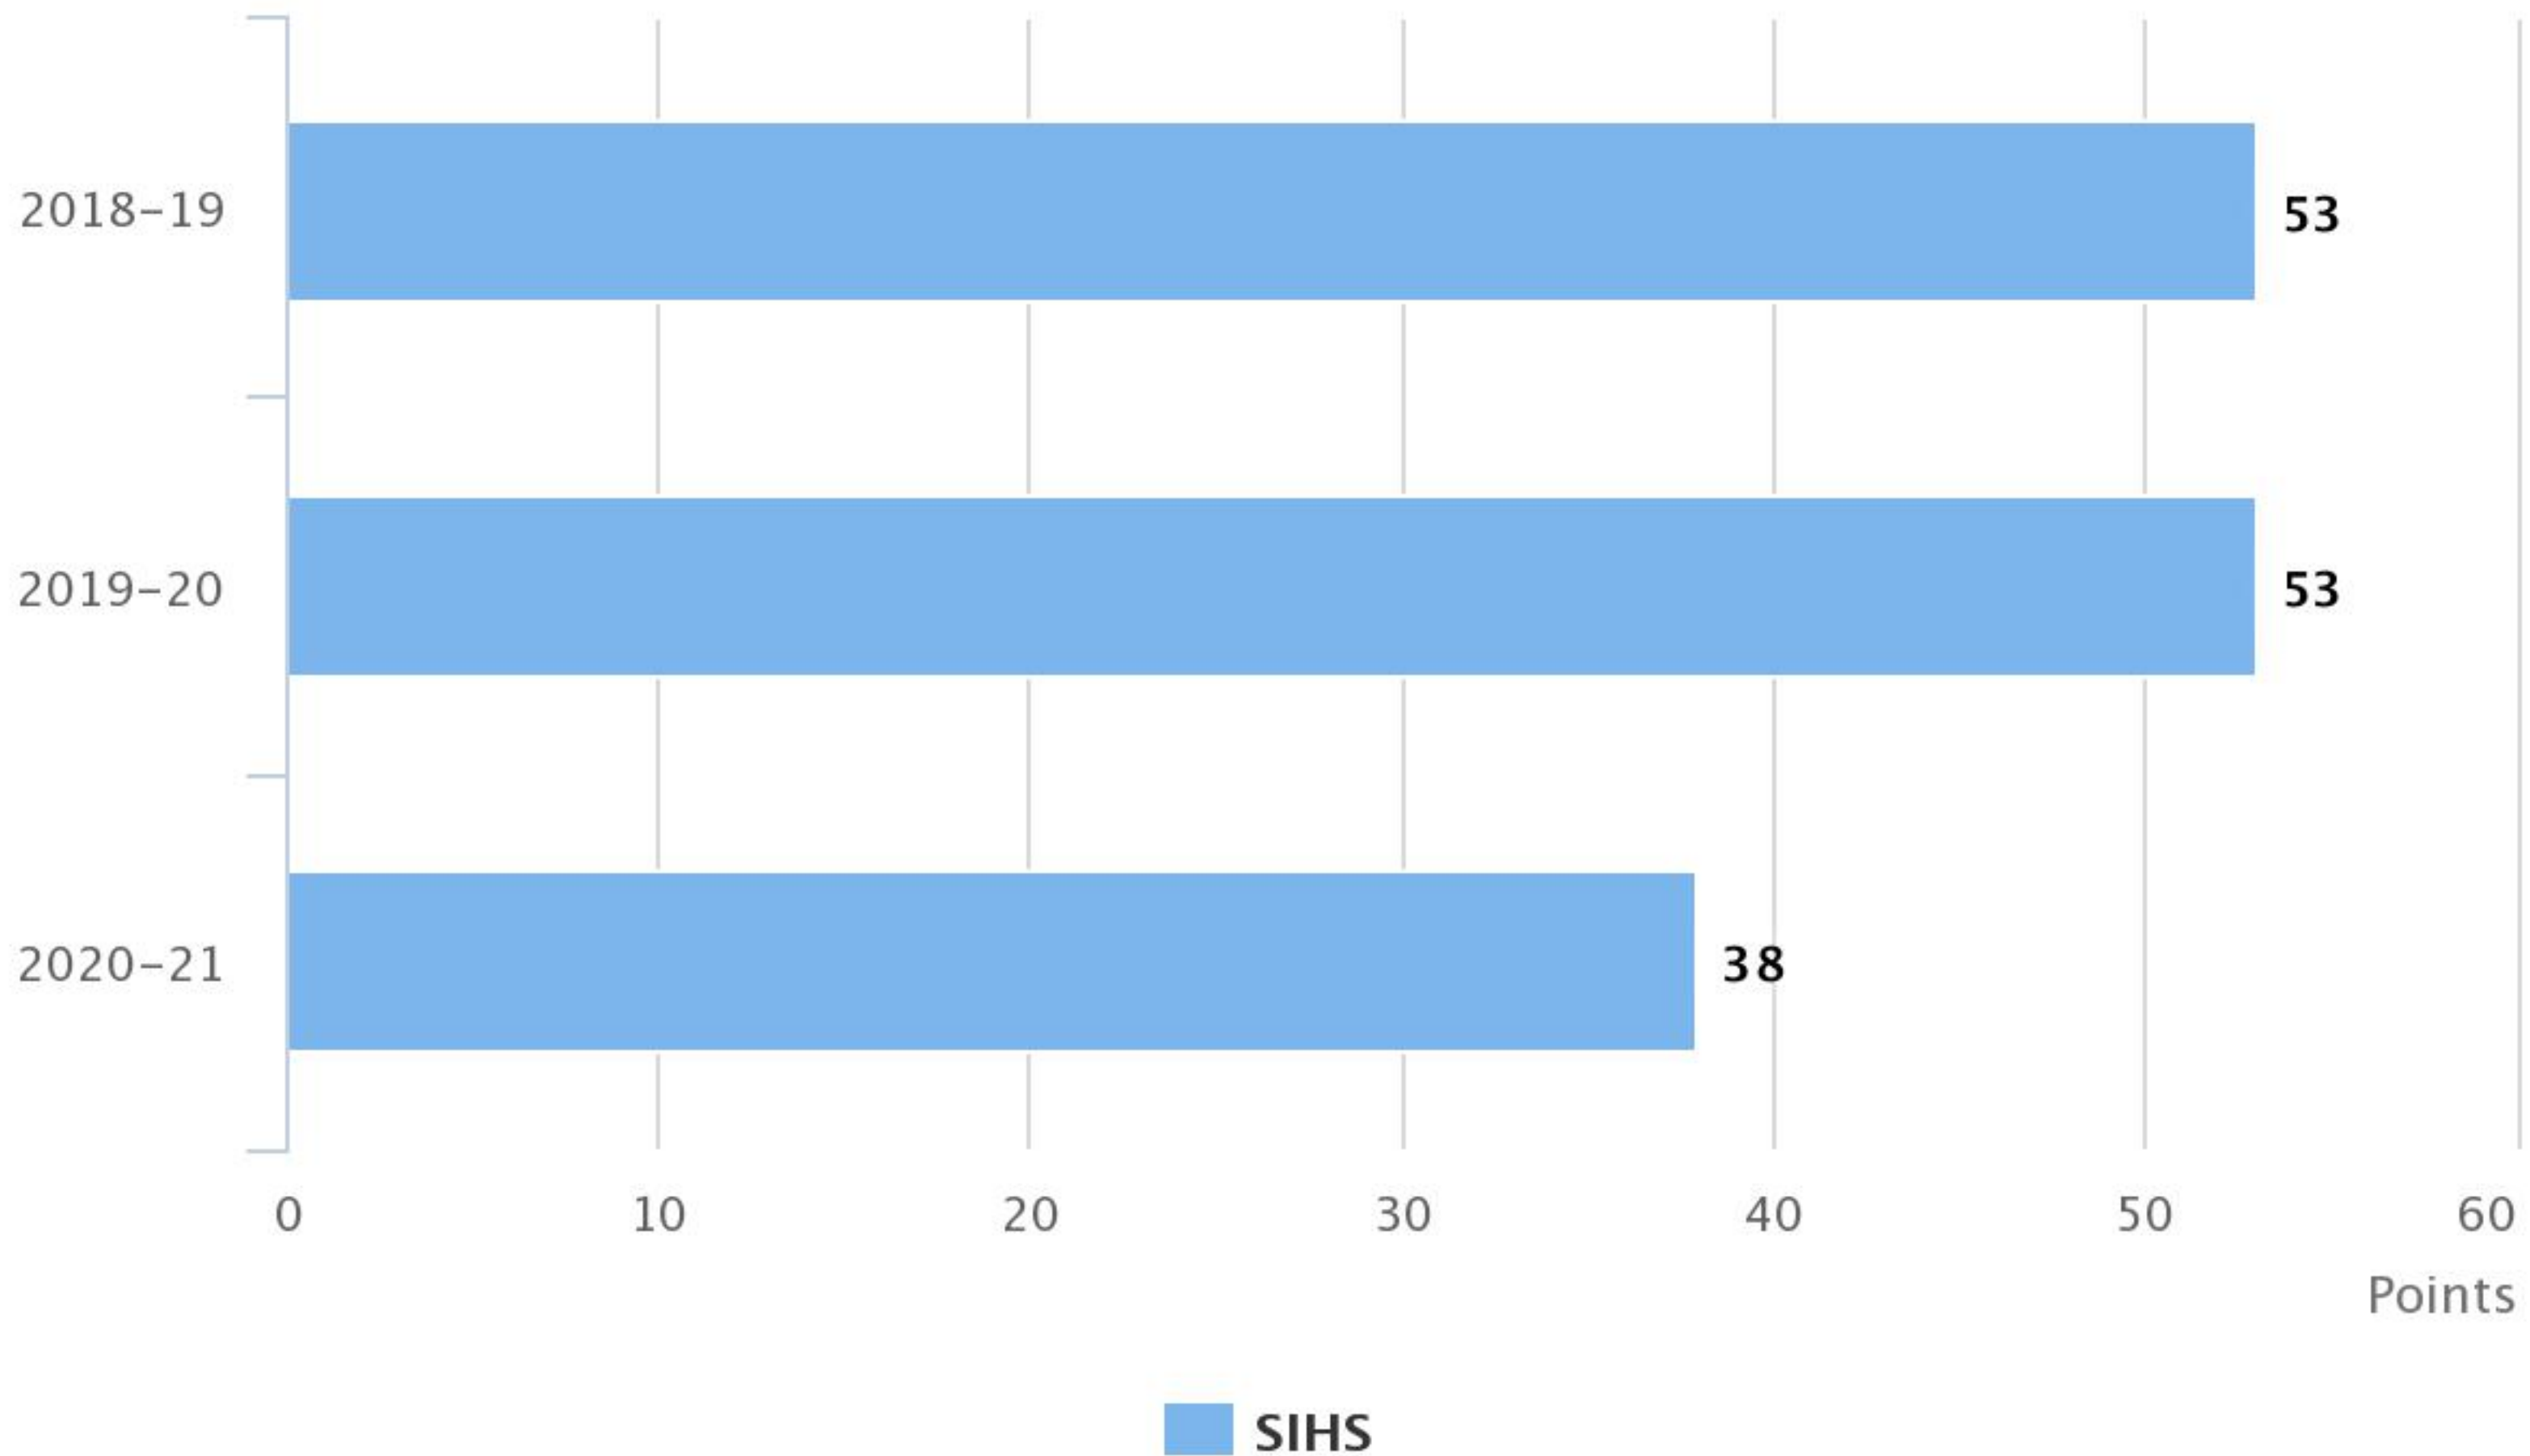

HEALTH AND WELLNESS SCORE (OUT OF 50 POINTS)

ACADEMIC OUTCOME SCORE (OUT OF 175 POINTS)

RESEARCH SCORE (OUT OF 225 POINTS)

OUTREACH AND INCLUSIVITY OUTCOME SCORE (OUT OF 50 POINTS)

INTERNATIONAL STUDENTS & FACULTY SCORE (OUT OF 100 POINTS)

HUMAN RESOURCE DEVELOPMENT SCORE (OUT OF 100 POINTS)