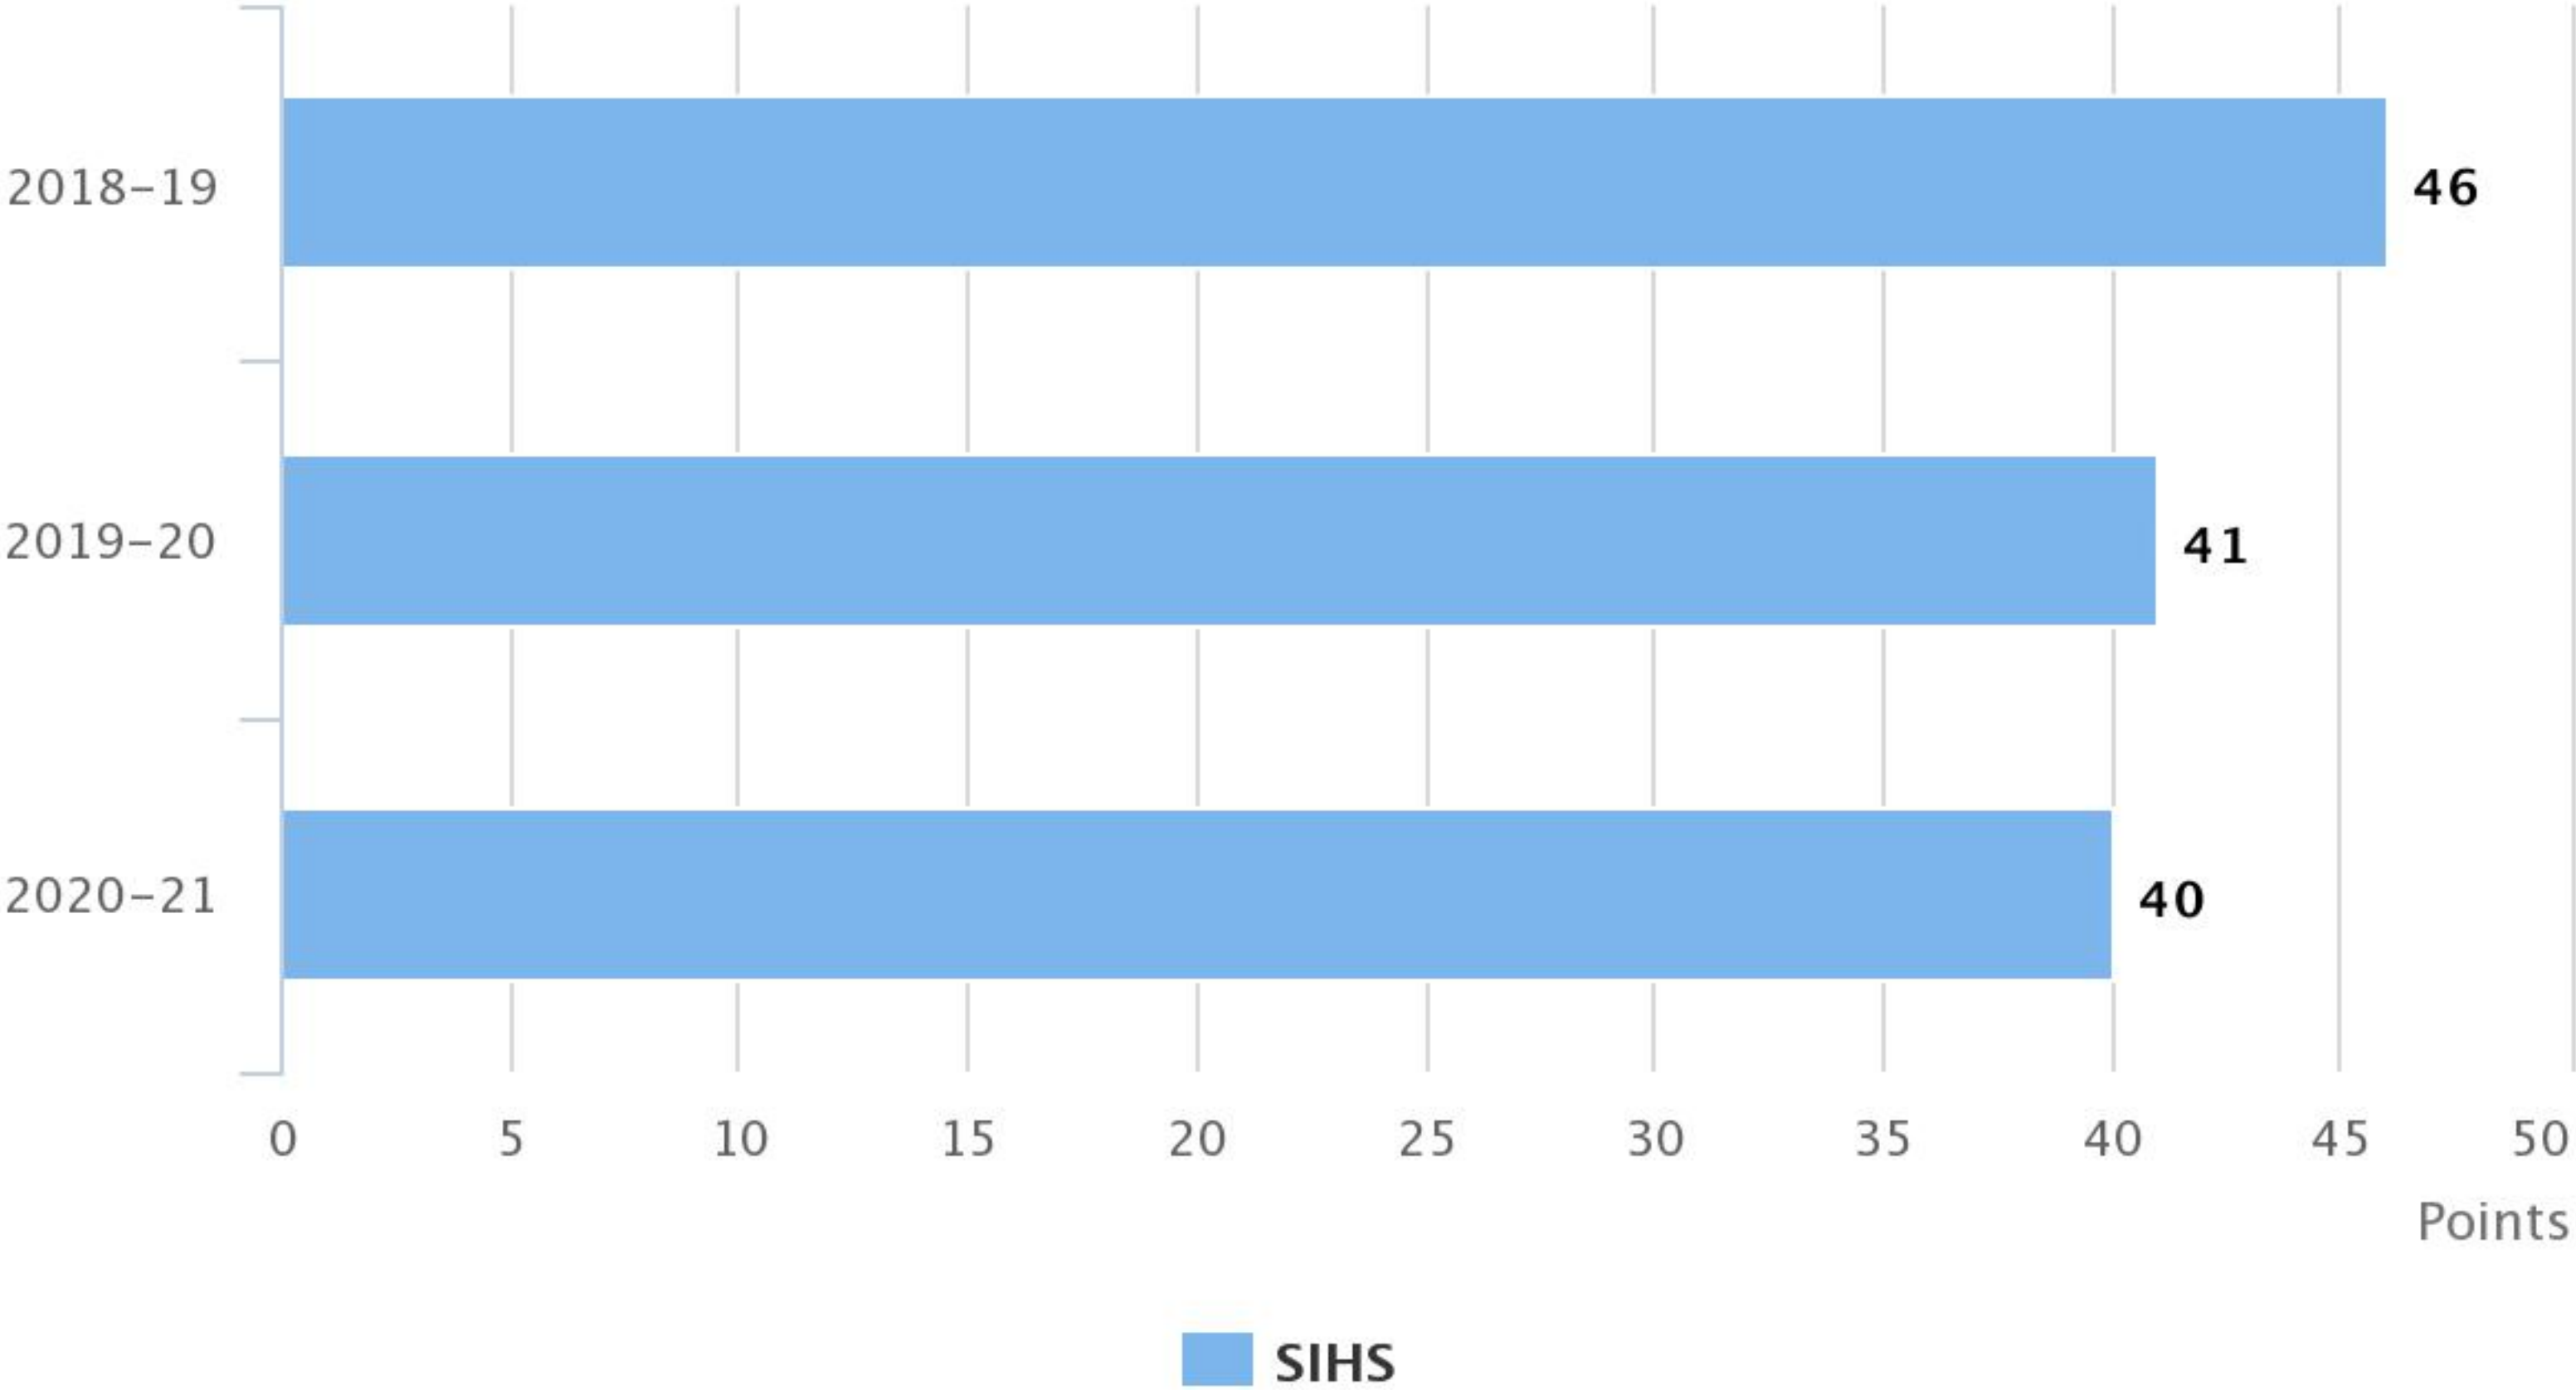

HEALTH AND WELLNESS SCORE (OUT OF 50 POINTS)

ACADEMIC OUTCOME SCORE (OUT OF 175 POINTS)

RESEARCH SCORE (OUT OF 225 POINTS)

OUTREACH AND INCLUSIVITY OUTCOME SCORE (OUT OF 50 POINTS)

INTERNATIONAL STUDENTS & FACULTY SCORE (OUT OF 100 POINTS)

HUMAN RESOURCE DEVELOPMENT SCORE (OUT OF 100 POINTS)