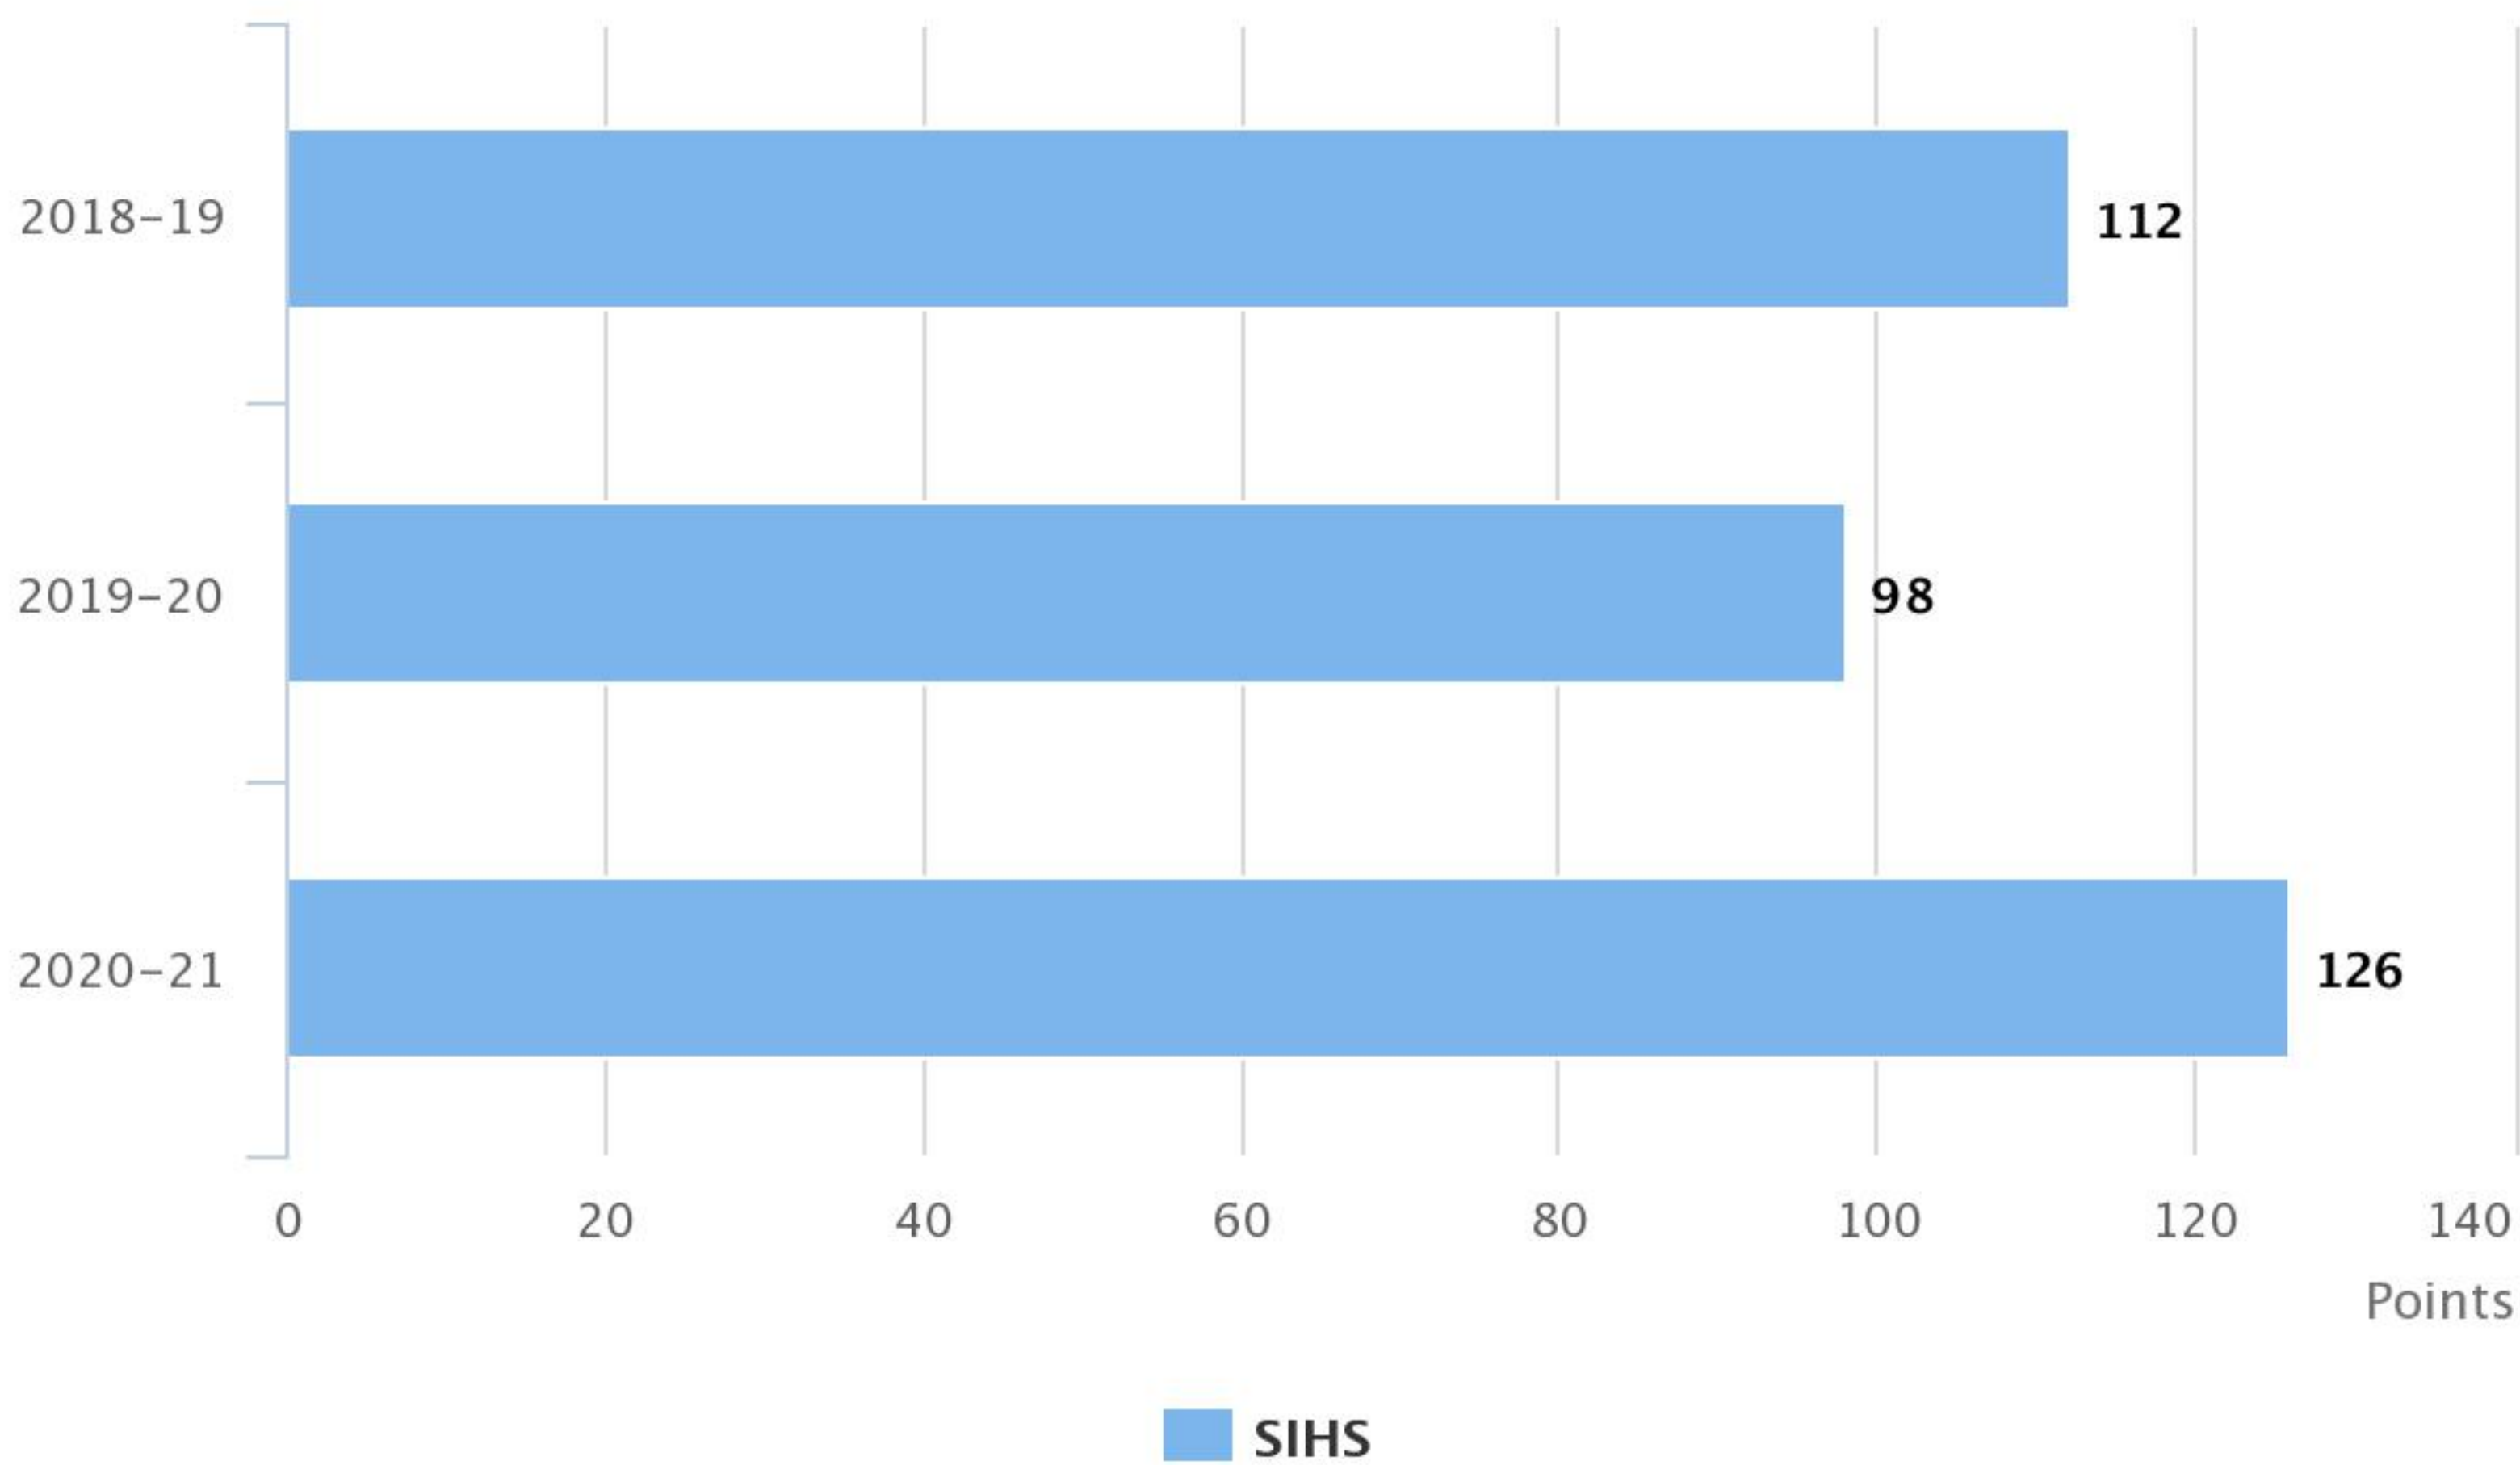

HEALTH AND WELLNESS SCORE (OUT OF 50 POINTS)

ACADEMIC OUTCOME SCORE (OUT OF 175 POINTS)

RESEARCH SCORE (OUT OF 225 POINTS)

OUTREACH AND INCLUSIVITY OUTCOME SCORE (OUT OF 50 POINTS)

INTERNATIONAL STUDENTS & FACULTY SCORE (OUT OF 100 POINTS)

HUMAN RESOURCE DEVELOPMENT SCORE (OUT OF 100 POINTS)