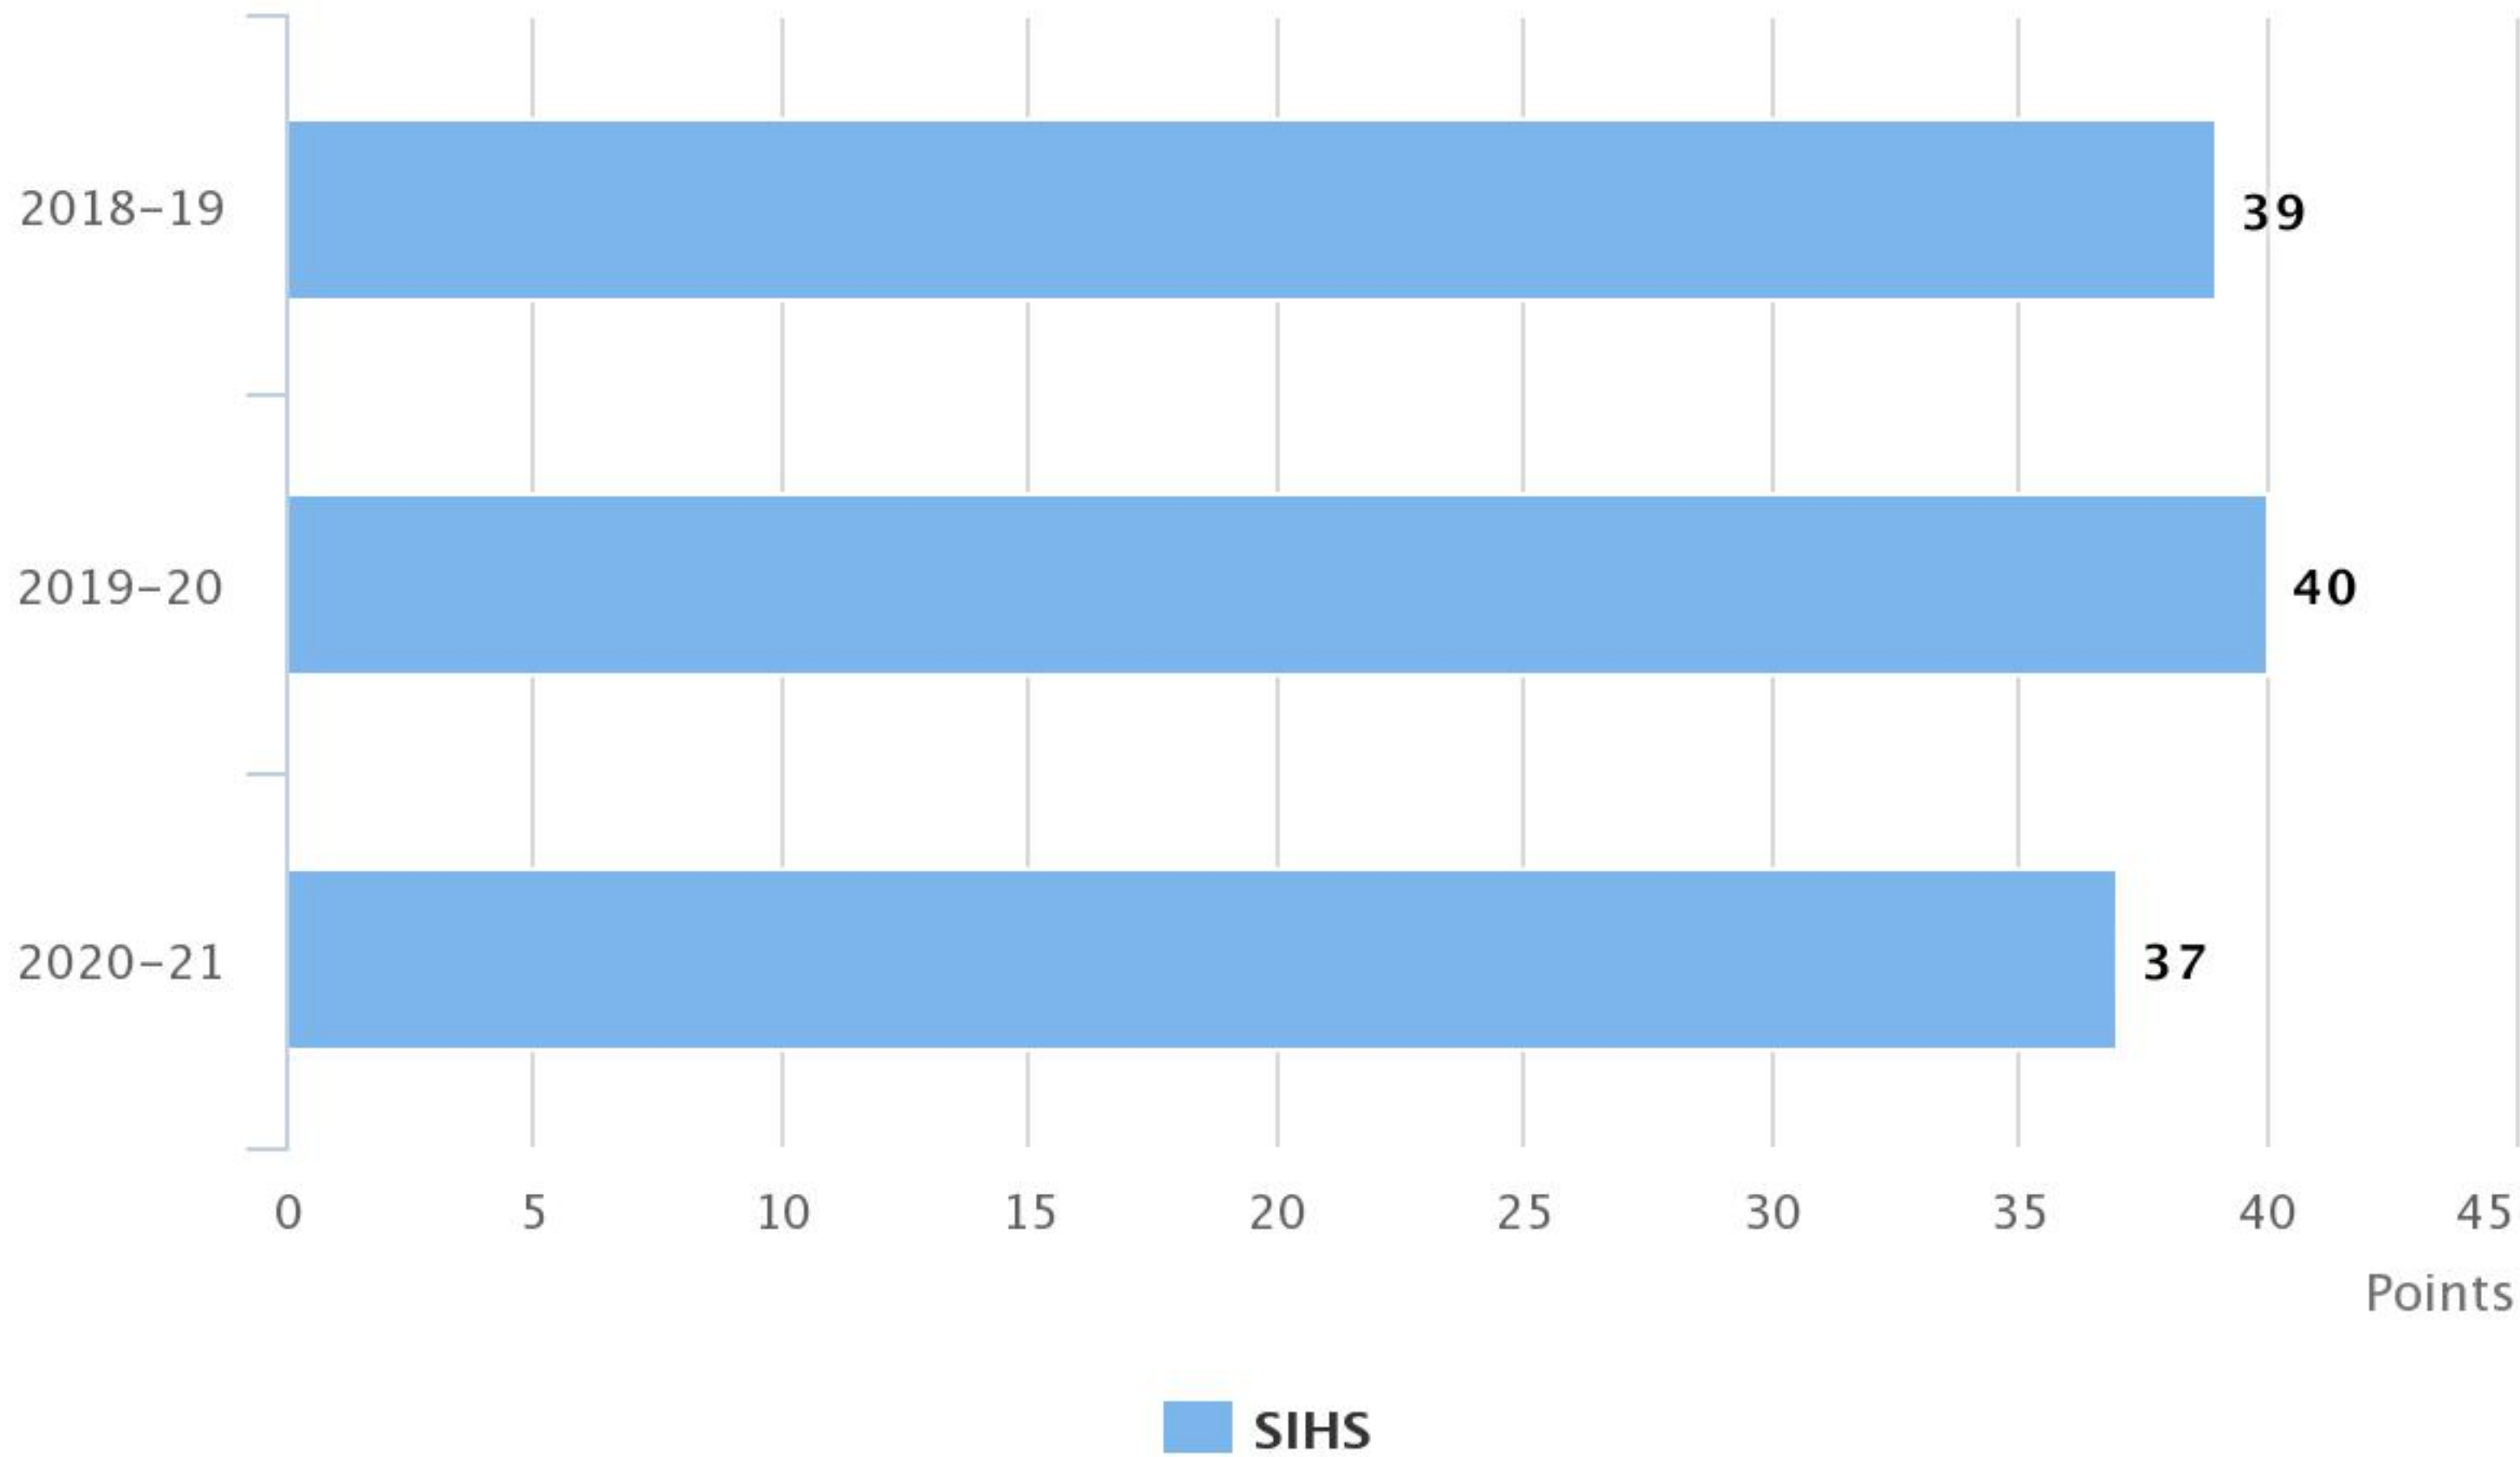

HEALTH AND WELLNESS SCORE (OUT OF 50 POINTS)

ACADEMIC OUTCOME SCORE (OUT OF 175 POINTS)

RESEARCH SCORE (OUT OF 225 POINTS)

OUTREACH AND INCLUSIVITY OUTCOME SCORE (OUT OF 50 POINTS)

INTERNATIONAL STUDENTS & FACULTY SCORE (OUT OF 100 POINTS)

HUMAN RESOURCE DEVELOPMENT SCORE (OUT OF 100 POINTS)